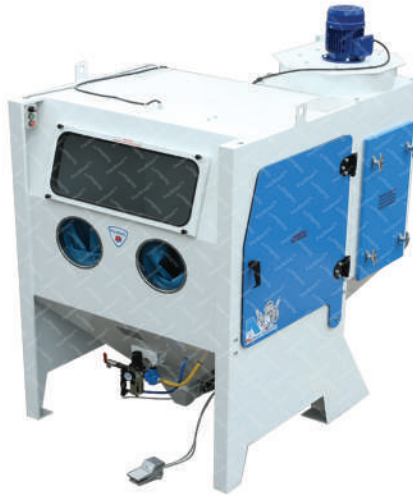

PAN BLAST CABINETS

\$14,600.00 +GST

KEY FEATURES

**SALE FROM
JUNE 2022
TILL END
JULY 2022**

BEC-CA-0002-2

PB1000HD Suction Blast Cabinet
Internal Size: 1100mm Wide x 920mm Deep
x 890mm High,
Air consumption 50cfm @ 80PSI

- . Safety Door Interlock
- .Integral Dry Cartridge Reverse Pulse Dust Collector
- .Heavy Duty Wear Resistant Gloves
- .Quick-Change Laminated Glass No Tools Required.
- .Fully Adjustable Abrasive Feed
- .Compressed Air Regulator and Gauge.
- .High Performance Suction Blast Gun or Nozzle
- .Air Blow Down Gun Standard
- .Cyclone Recycling Media Cleaner

BEC-CA-PB-0004

\$13,100.00 +GST

PB500HD Suction Blast Cabinet

Internal Size : 900mm Wide x 783mm Deep x 730mm High
Air Consumption 21CFM @ 80PSI

BEC-CA-PB-0018

\$15,700.00 +GST

PB500P Pressure Blast Cabinet

Internal Size: 900mm wide x 783mm Deep x 730mm High
Air Consumption 40CFM @ 80PSI

BEC-CA-PB-0009

\$17,900.00 +GST

PB1000P Pressure Blast Cabinet

Internal Size: 1100mm Wide x 920mm Deep x 890mm High
Air Consumption 50cfm @ 80PSI