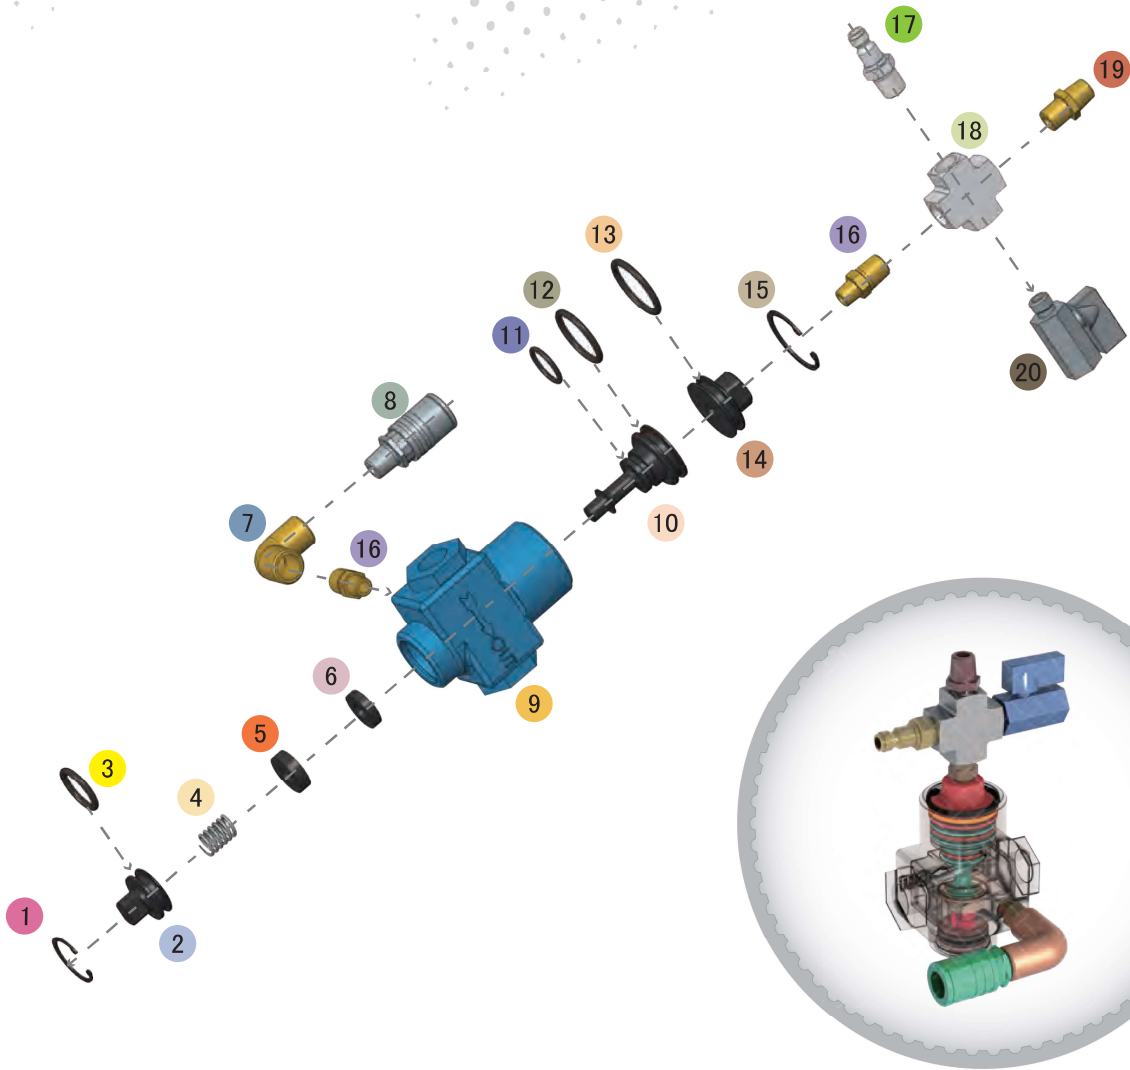

Sola 5 Inlet Valve Assembly

Product Features

The PanBlast™ Sola 5 Inlet Valve Assembly combines a piston type inlet valve to control supply air for smaller blast pots. The BSP configuration is compatible with most non-U.S. pressure blasting equipment.

Exhaust Muffler

Component Highlights

- | | | |
|--|--------------------------------------|--------------------------------|
| 1 Connector to Remote Exhaust Valve | 6 Air Sealing Washer | 11 Aluminium Casted Body |
| 2 Male Quick Disconnect | 7 Valve Closing Spring | 12 13 mm (1/2") Air Inlet Port |
| 3 O-ring Seals | 8 Sealing Washer Retainer | 13 Quick Release Top Cap |
| 4 Inlet Control Piston | 9 Female Quick Disconnect | 14 Safety Override Valve |
| 5 13 mm (1/2") Blast Pot Connection Port | 10 Anodized & Powder Coated Assembly | |

Assembly

Stock Code	Description	Weight
BAC-RC-PB-0017	Sola 5 Inlet Valve Assembly	0.67 kg (1.48 lbs)

Service Kits

Stock Code	Description	Include Items
BAC-RC-PB-0006	Sola 5 Seal Kit	1 3 4 5 6 11 12 13 15
BAC-RC-PB-0007	Sola 5 Fittings Kit	7 8 16 x2 17 18 19 20
BAC-RC-PB-0008	Sola 5 Piston Kit	1 2 5 10 14 15

All data and information subject to change without prior notice. Brochure reference CAT-0201-01-00

Parts List

Description	Qty	Description	Qty	Description	Qty
1 Circlip	1	8 Quick Disconnect Fitting Female	1	15 Circlip	1
2 Bottom Plug	1	9 Body	1	16 Reducing Nipple	2
3 O-ring	1	10 Inlet Piston	1	17 Quick Disconnect Fitting Male	1
4 Spring	1	11 O-ring	1	18 Cross	1
5 Retainer	1	12 O-ring	1	19 Nipple	1
6 Rubber Washer	1	13 O-ring	1	20 Mini Ball Valve	1
7 Elbow	1	14 Cap	1		