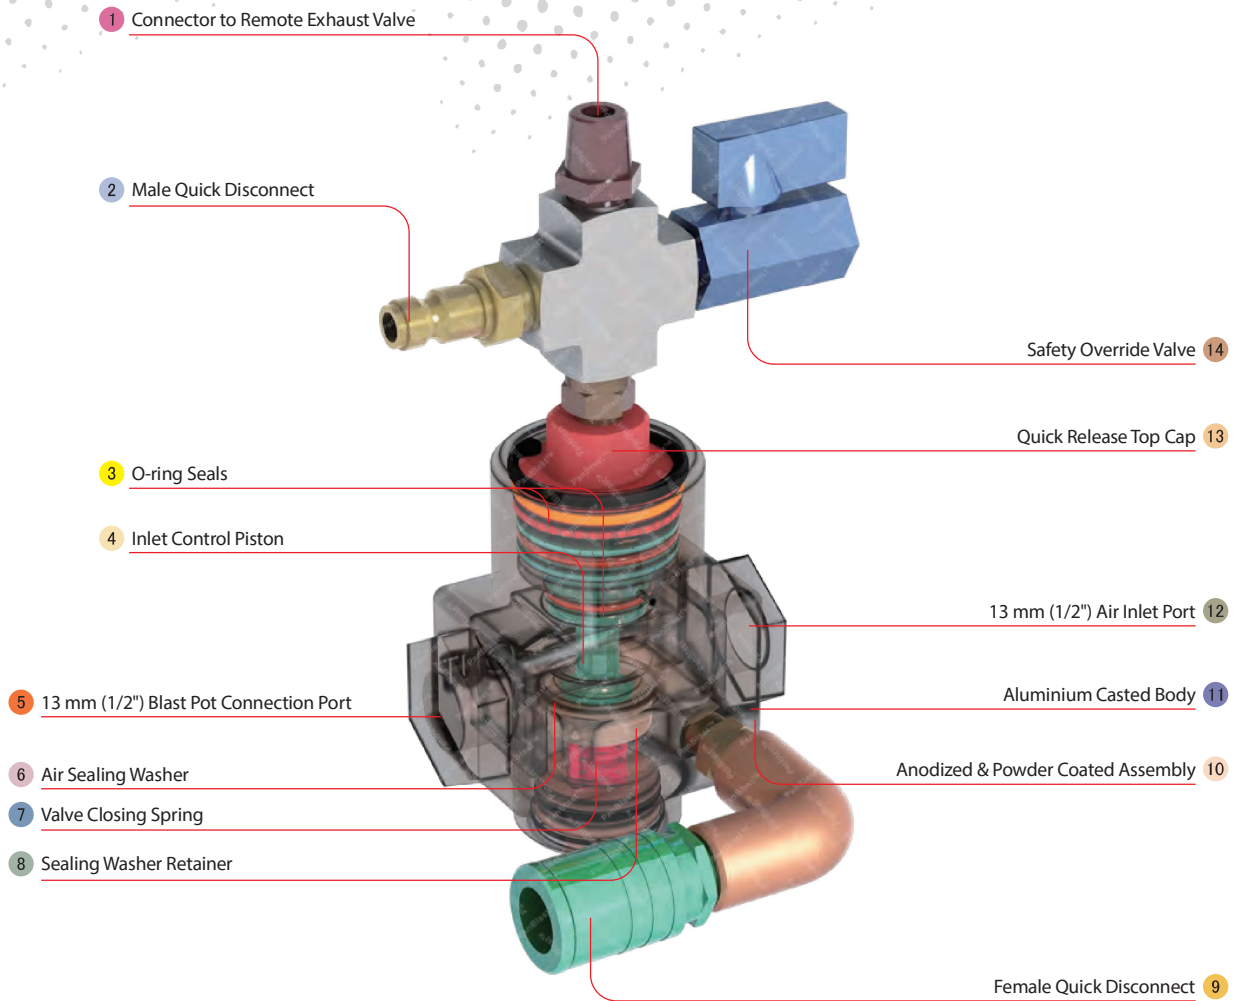

Sola 5 Inlet Valve Assembly

Product Features

The PanBlast™ Sola 5 Inlet Valve Assembly combines a piston type inlet valve to control supply air for smaller blast pots. The BSP configuration is compatible with most non-U.S. pressure blasting equipment.

- ▶ Fast, positive inlet valve actuation.
- ▶ Anodized internal valve surfaces.
- ▶ Simple maintenance.
- ▶ Parts and service kits available.
- ▶ 13 mm (1/2") BSP threads.

Common Applications

- ▶ Blast room, yard and on site operations.
- ▶ Remote control for low capacity blast pots.

Exhaust Muffler

Component Highlights

- | | | |
|--|--------------------------------------|--------------------------------|
| 1 Connector to Remote Exhaust Valve | 6 Air Sealing Washer | 11 Aluminium Casted Body |
| 2 Male Quick Disconnect | 7 Valve Closing Spring | 12 13 mm (1/2") Air Inlet Port |
| 3 O-ring Seals | 8 Sealing Washer Retainer | 13 Quick Release Top Cap |
| 4 Inlet Control Piston | 9 Female Quick Disconnect | 14 Safety Override Valve |
| 5 13 mm (1/2") Blast Pot Connection Port | 10 Anodized & Powder Coated Assembly | |

All data and information subject to change without prior notice. Brochure reference CAT-0201-01-00

Parts List

Description	Qty	Description	Qty	Description	Qty
1 Circlip	1	8 Quick Disconnect Fitting Female	1	15 Circlip	1
2 Bottom Plug	1	9 Body	1	16 Reducing Nipple	2
3 O-ring	1	10 Inlet Piston	1	17 Quick Disconnect Fitting Male	1
4 Spring	1	11 O-ring	1	18 Cross	1
5 Retainer	1	12 O-ring	1	19 Nipple	1
6 Rubber Washer	1	13 O-ring	1	20 Mini Ball Valve	1
7 Elbow	1	14 Cap	1		